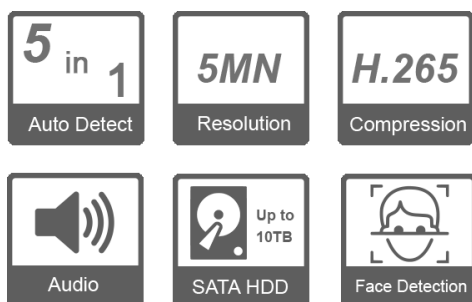

HD 5in1 DVR (XVR):

### Key Features:

- 5 in 1 HD DVR (XVR)
- Connectable to AHD/TVI/CVI/CVBS/IP
- Auto Detection camera video signal
- HDMI output at up to 1920 × 1080 resolution
- 1 SATA interface (up to 10 TB capacity per HDD)
- P2P, 8 Ch Coaxial Audio, 1 Audio in, 1 Audio out
- Face Detection, Motion Detection, Video Loss, Video Blind