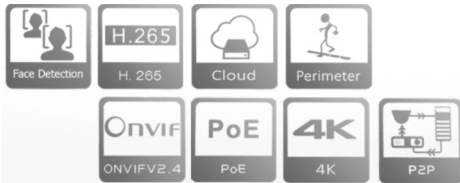

FL-NV-6400PRO

Professional Series

64CH NON POE

Key Features:

- IP camera input: 64ch. 640Mbps
- Decoding: 16ch 2MP/11ch 3MP/4ch 4K @25fps
- IP Resolution:8MP/5MP/4MP/3MP/1080P/720P
- 4ch 4K realtime playback
- H.265+ compression way auto adjust with IPC
- HDMI 1.4a, support 3840*2160 resolution
- Protocol support: ONVIF, HIK,Dahua,XM, etc.
- P2P,Web 2.0, 8SATA , each SATA support 8TB
- Dropbox, Cloud Storage, startup Wizard, QR Code
- Professional Intelligent Options : Face Detection, People and vehicle Counter, Line Crossing, Allow And Deny List, etc

| Model | FL-NV-6400PRO |
|------------------------------|---|
| Recording Bandwidth | Max 640 Mbps |
| Recording Resolution | 8MP,5MP, 3MP ,2MP(1080P),1.3MP(960P),1.0MP(720P) |
| Display split | 1/4/6/8/9/10/13/14/16/17/19/22/25/32/36/64 |
| Live/Playback Performance | 4K : 4ch Realtime 4MP : 8ch Realtime 3MP : 10ch Realtime 2MP : 16ch Realtime |
| Output Interface | 1 HDMI (up to 4K) , 1 VGA |
| Display Resolution | 3840*2160 , 2560*1440 , 1920*1080 , 1440*900 , 1280*1024 , 1280*720 , 1024*768 |
| Alarm Input/Output | 16CH in / 1CH out |
| Ethernet | RJ45 Port (1000 Mbps) |
| Smart Phone | ios/Android |
| Internal HDD | 8 SATA HDD, up to 6TB (max 8TB) |
| RS485 | NO |
| e-SATA | YES |
| POE | NO |
| USB | 1x USB 3.0 for backup/upgrade , 2x USB 2.0 for mouse |
| Onvif | YES, Version 2.3 Conformance |
| AI-Maximum Captured Quantity | 200.000 Faces |
| AI-Registered Quantity | 10.000 Faces |
| Power Supply | AC 110~240 V |
| Dimension (WxDxH) | 440X460X89 mm |